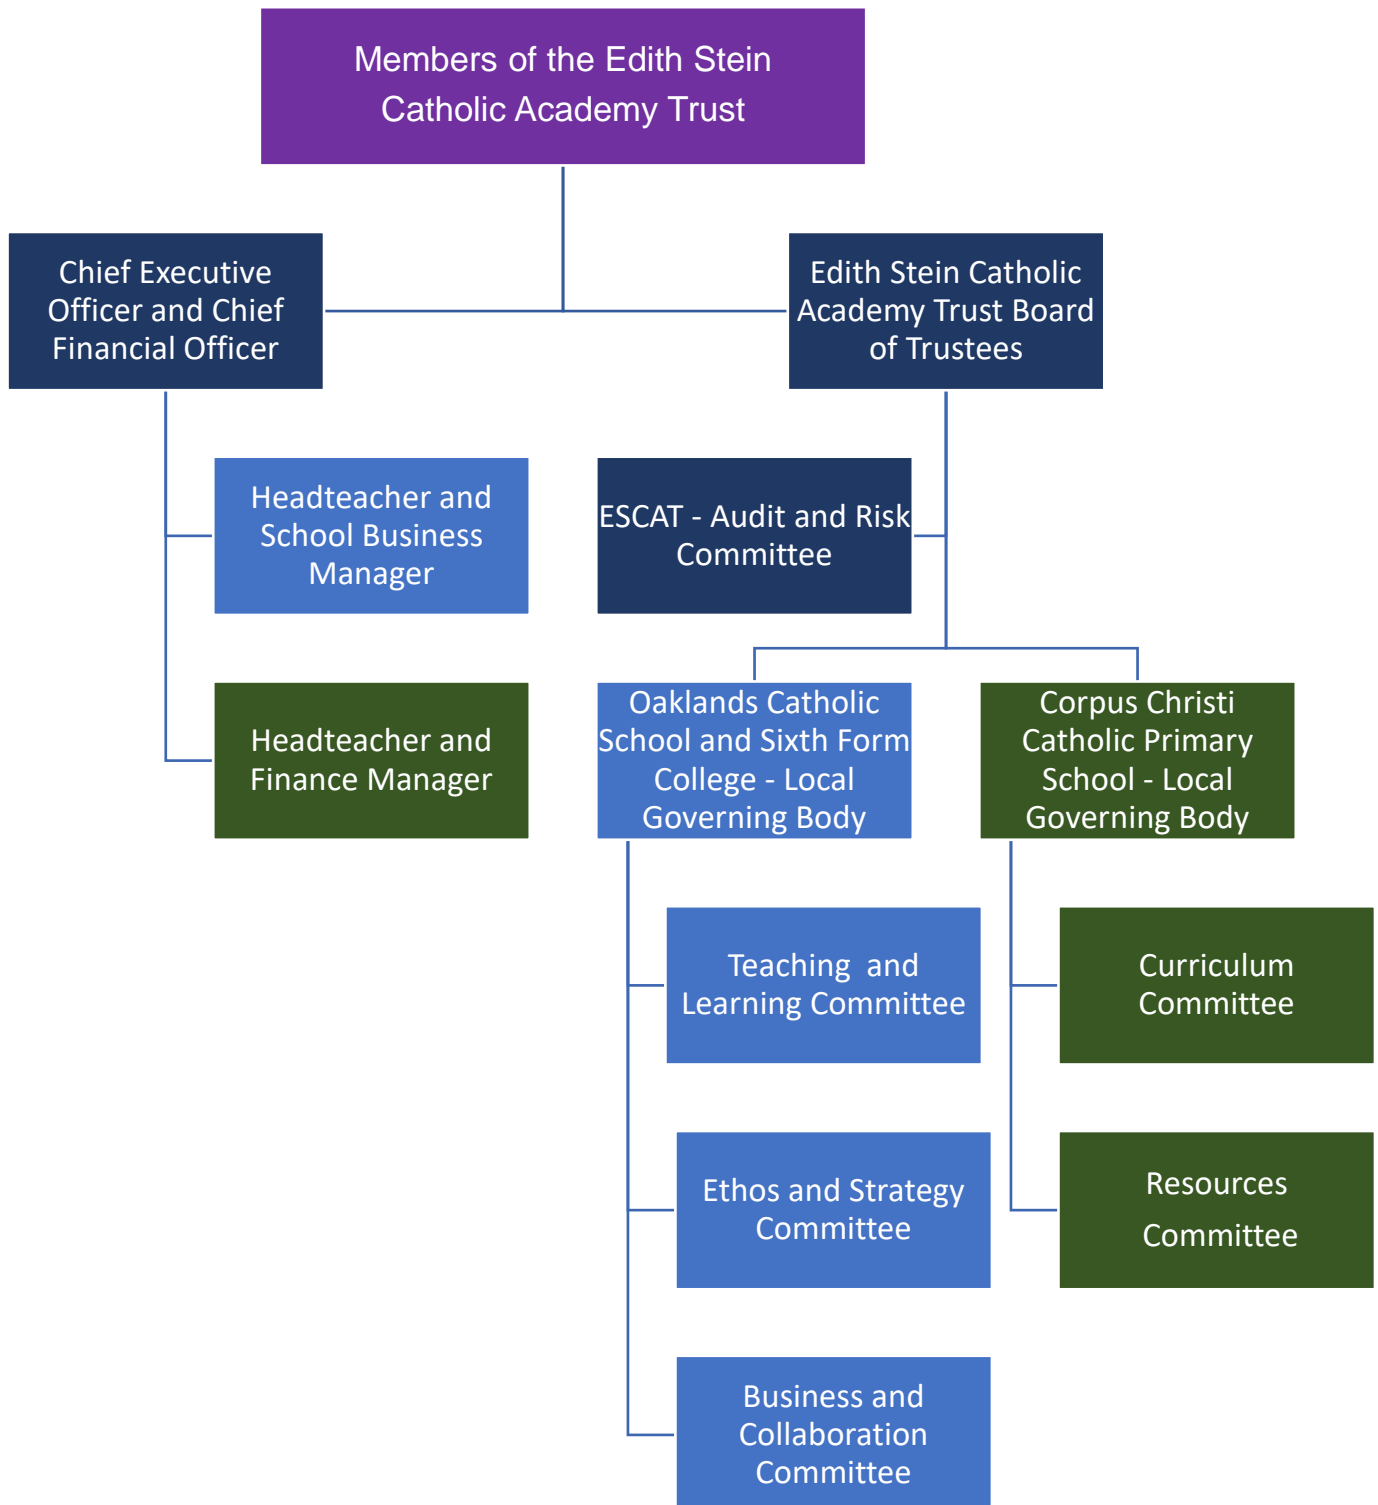

# Governance Structure for Edith Stein Catholic Academy Trust

Please refer to individual websites for the Terms of Reference for the Board of Trustees, Local Governing Bodies and Committees